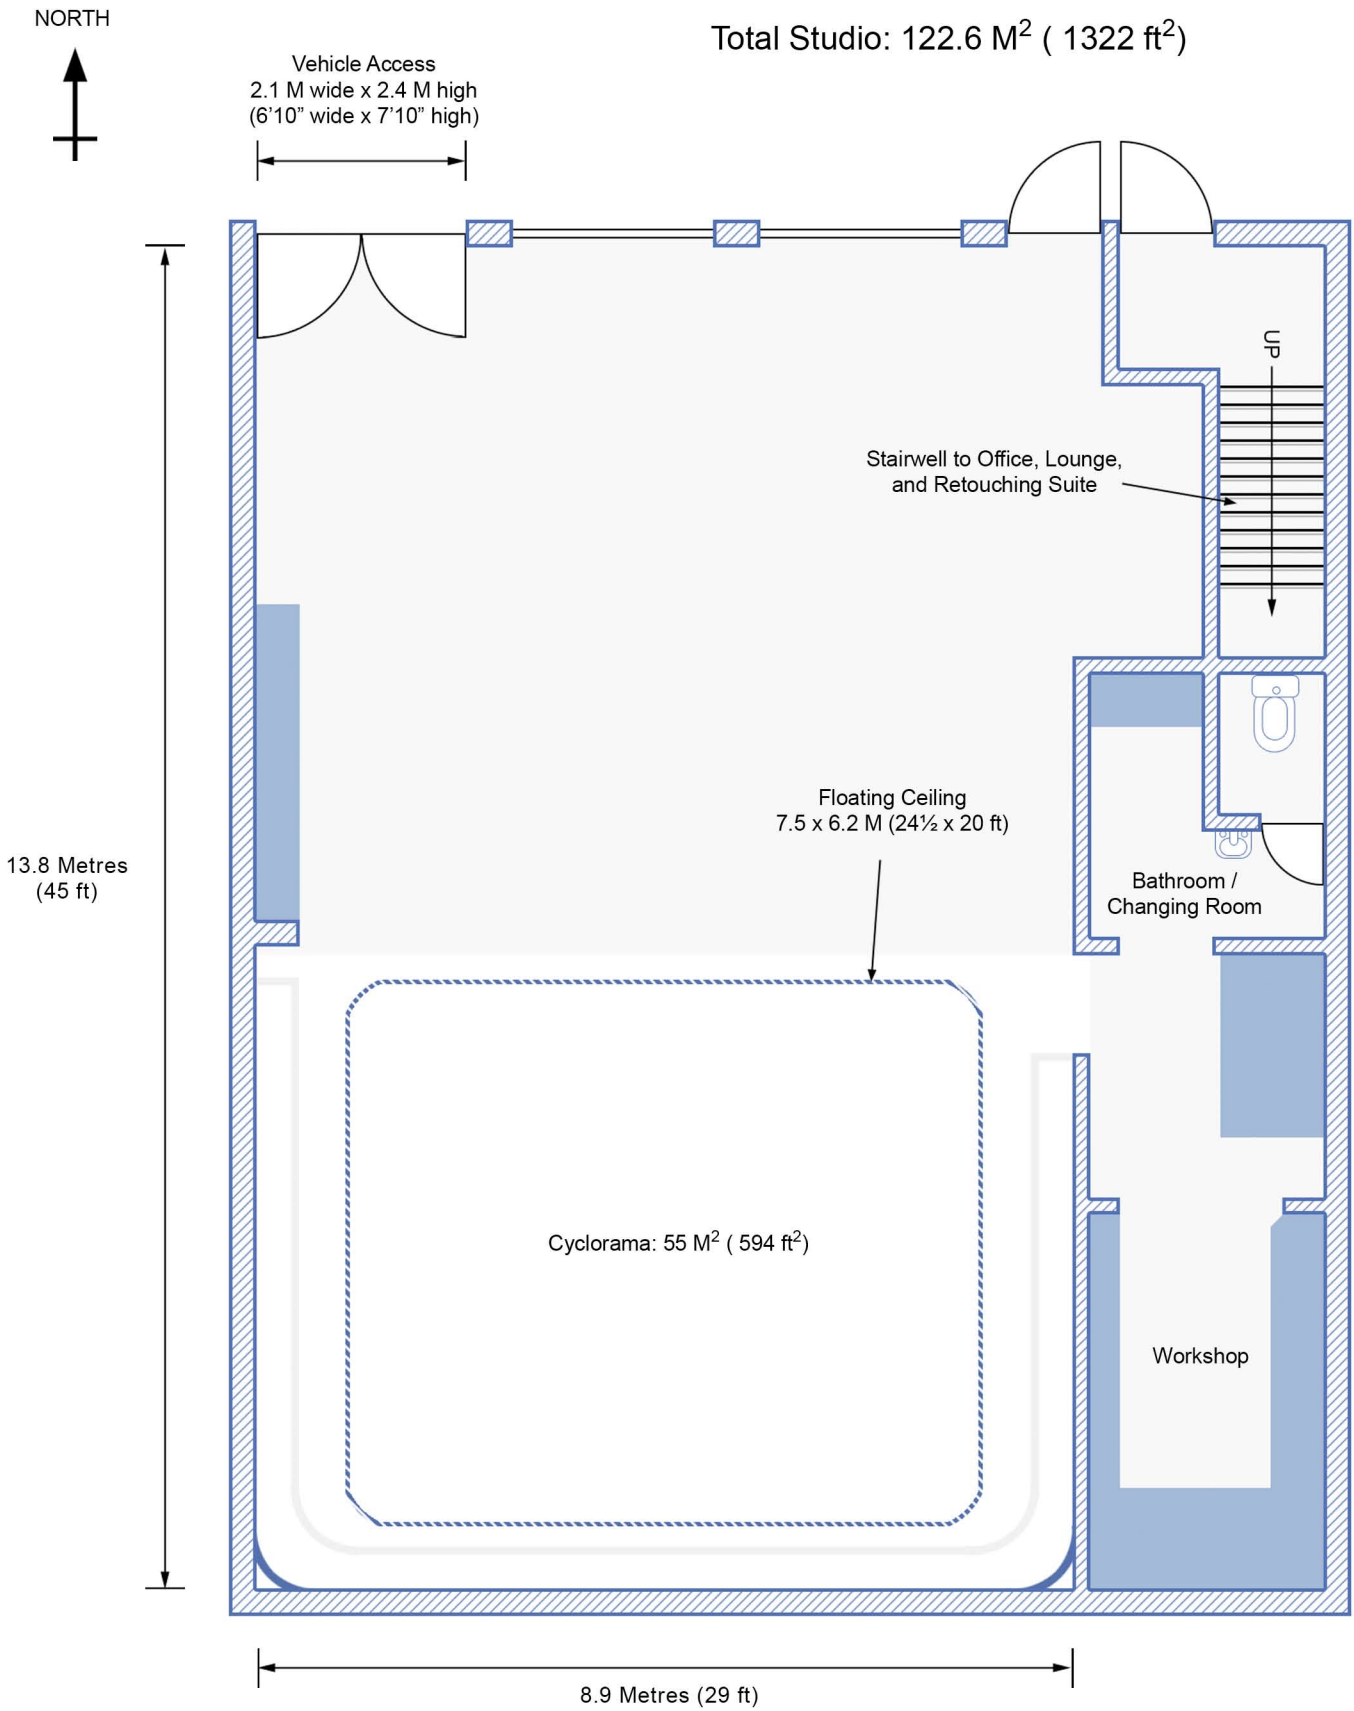

Total Studio: 122.6 M<sup>2</sup> ( 1322 ft<sup>2</sup>)